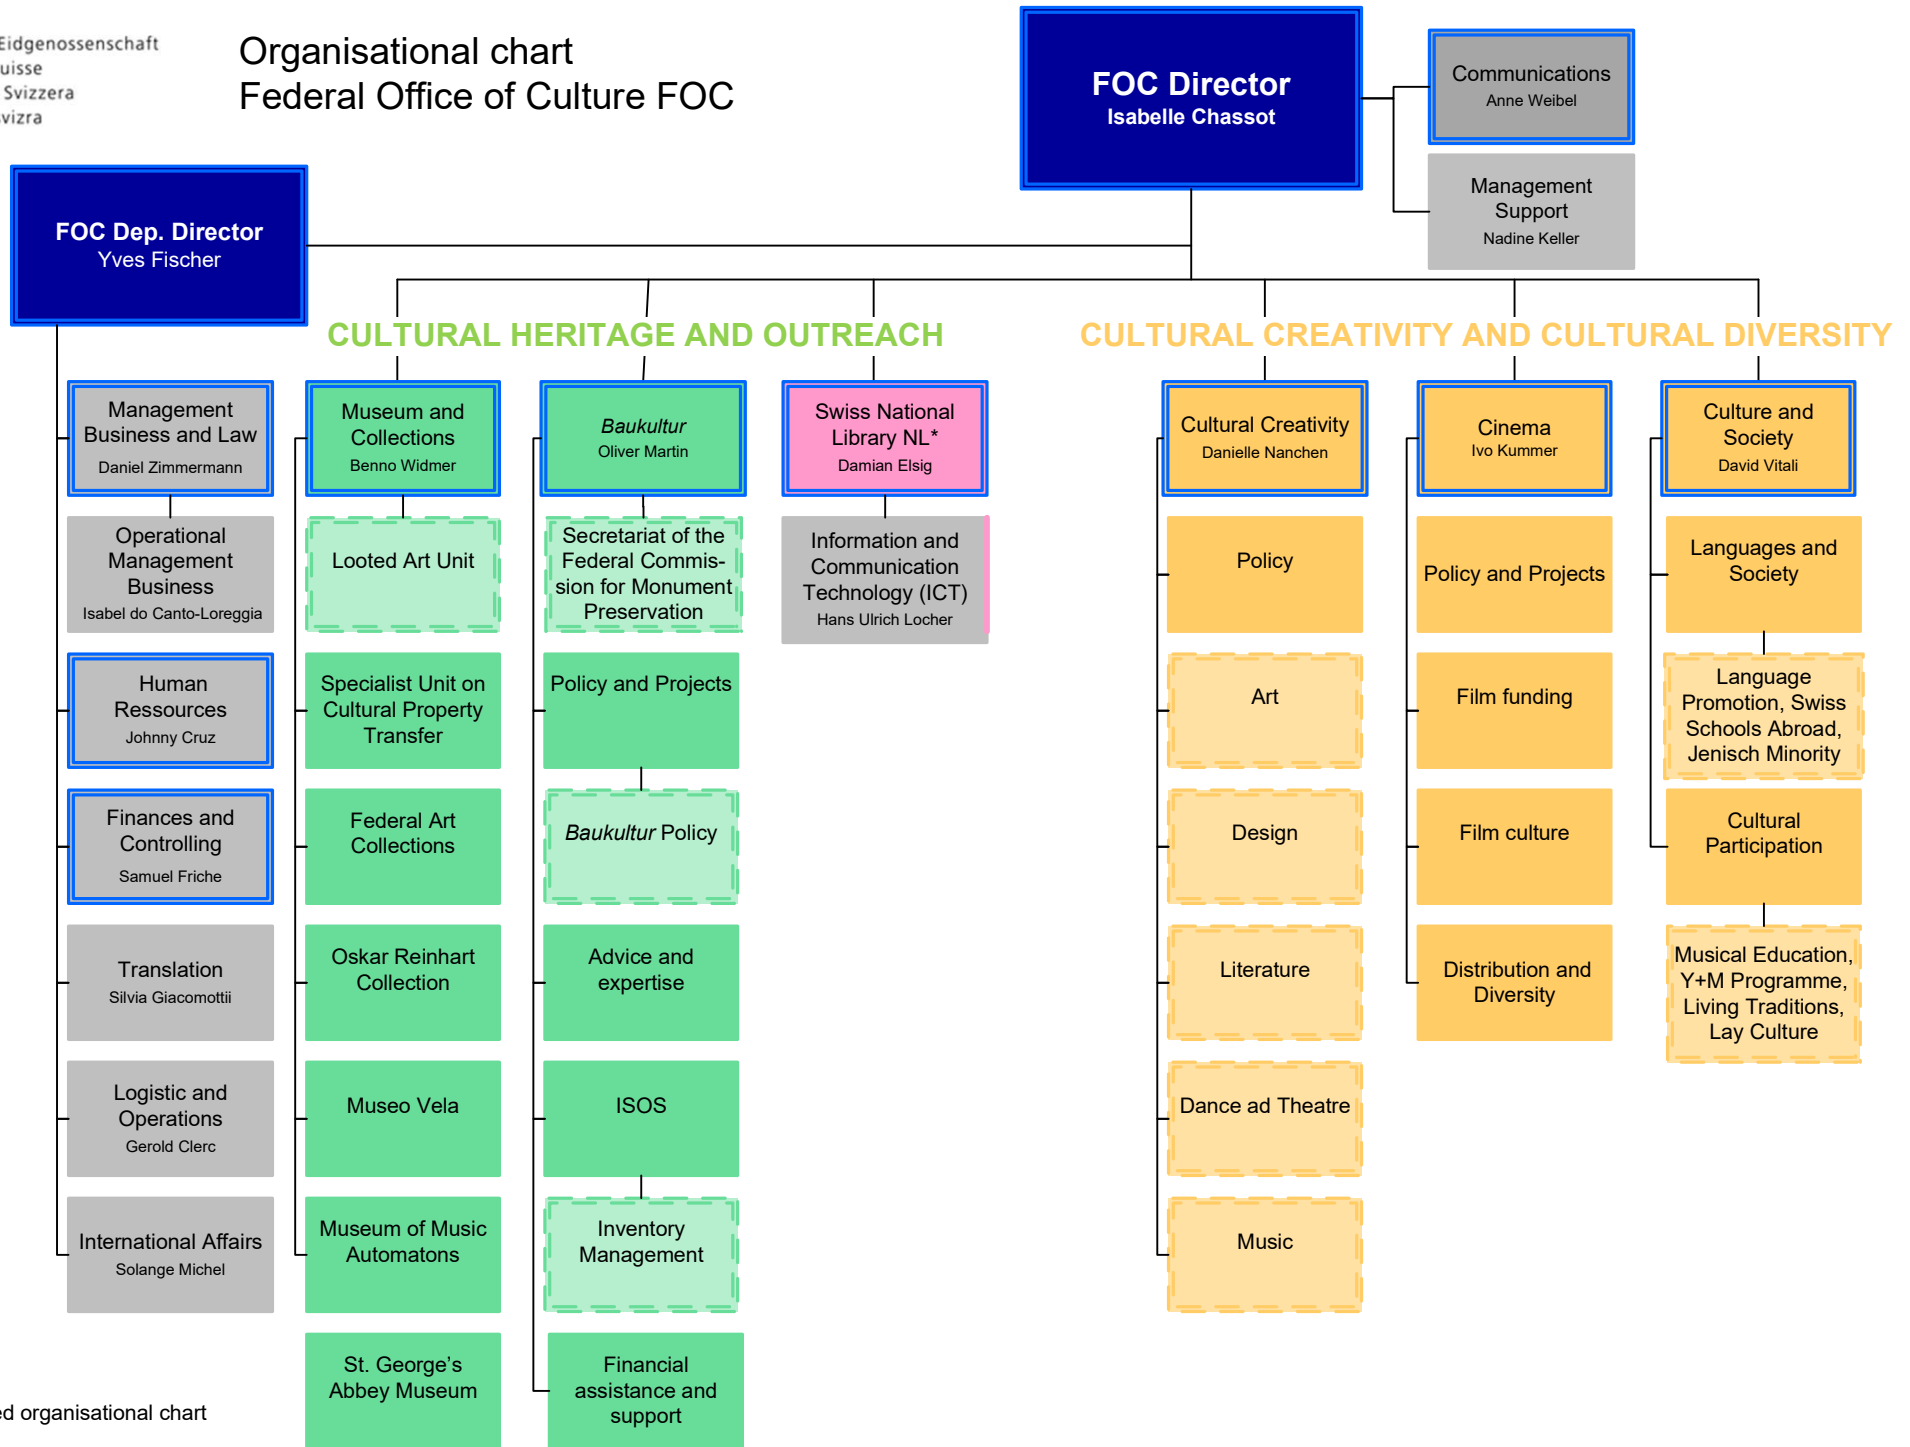

# Organisational chart Federal Office of Culture FOC

## LEGEND

Member EB

Topic areas

\* According to detailed organisational chart

Working for NL and FOC employee