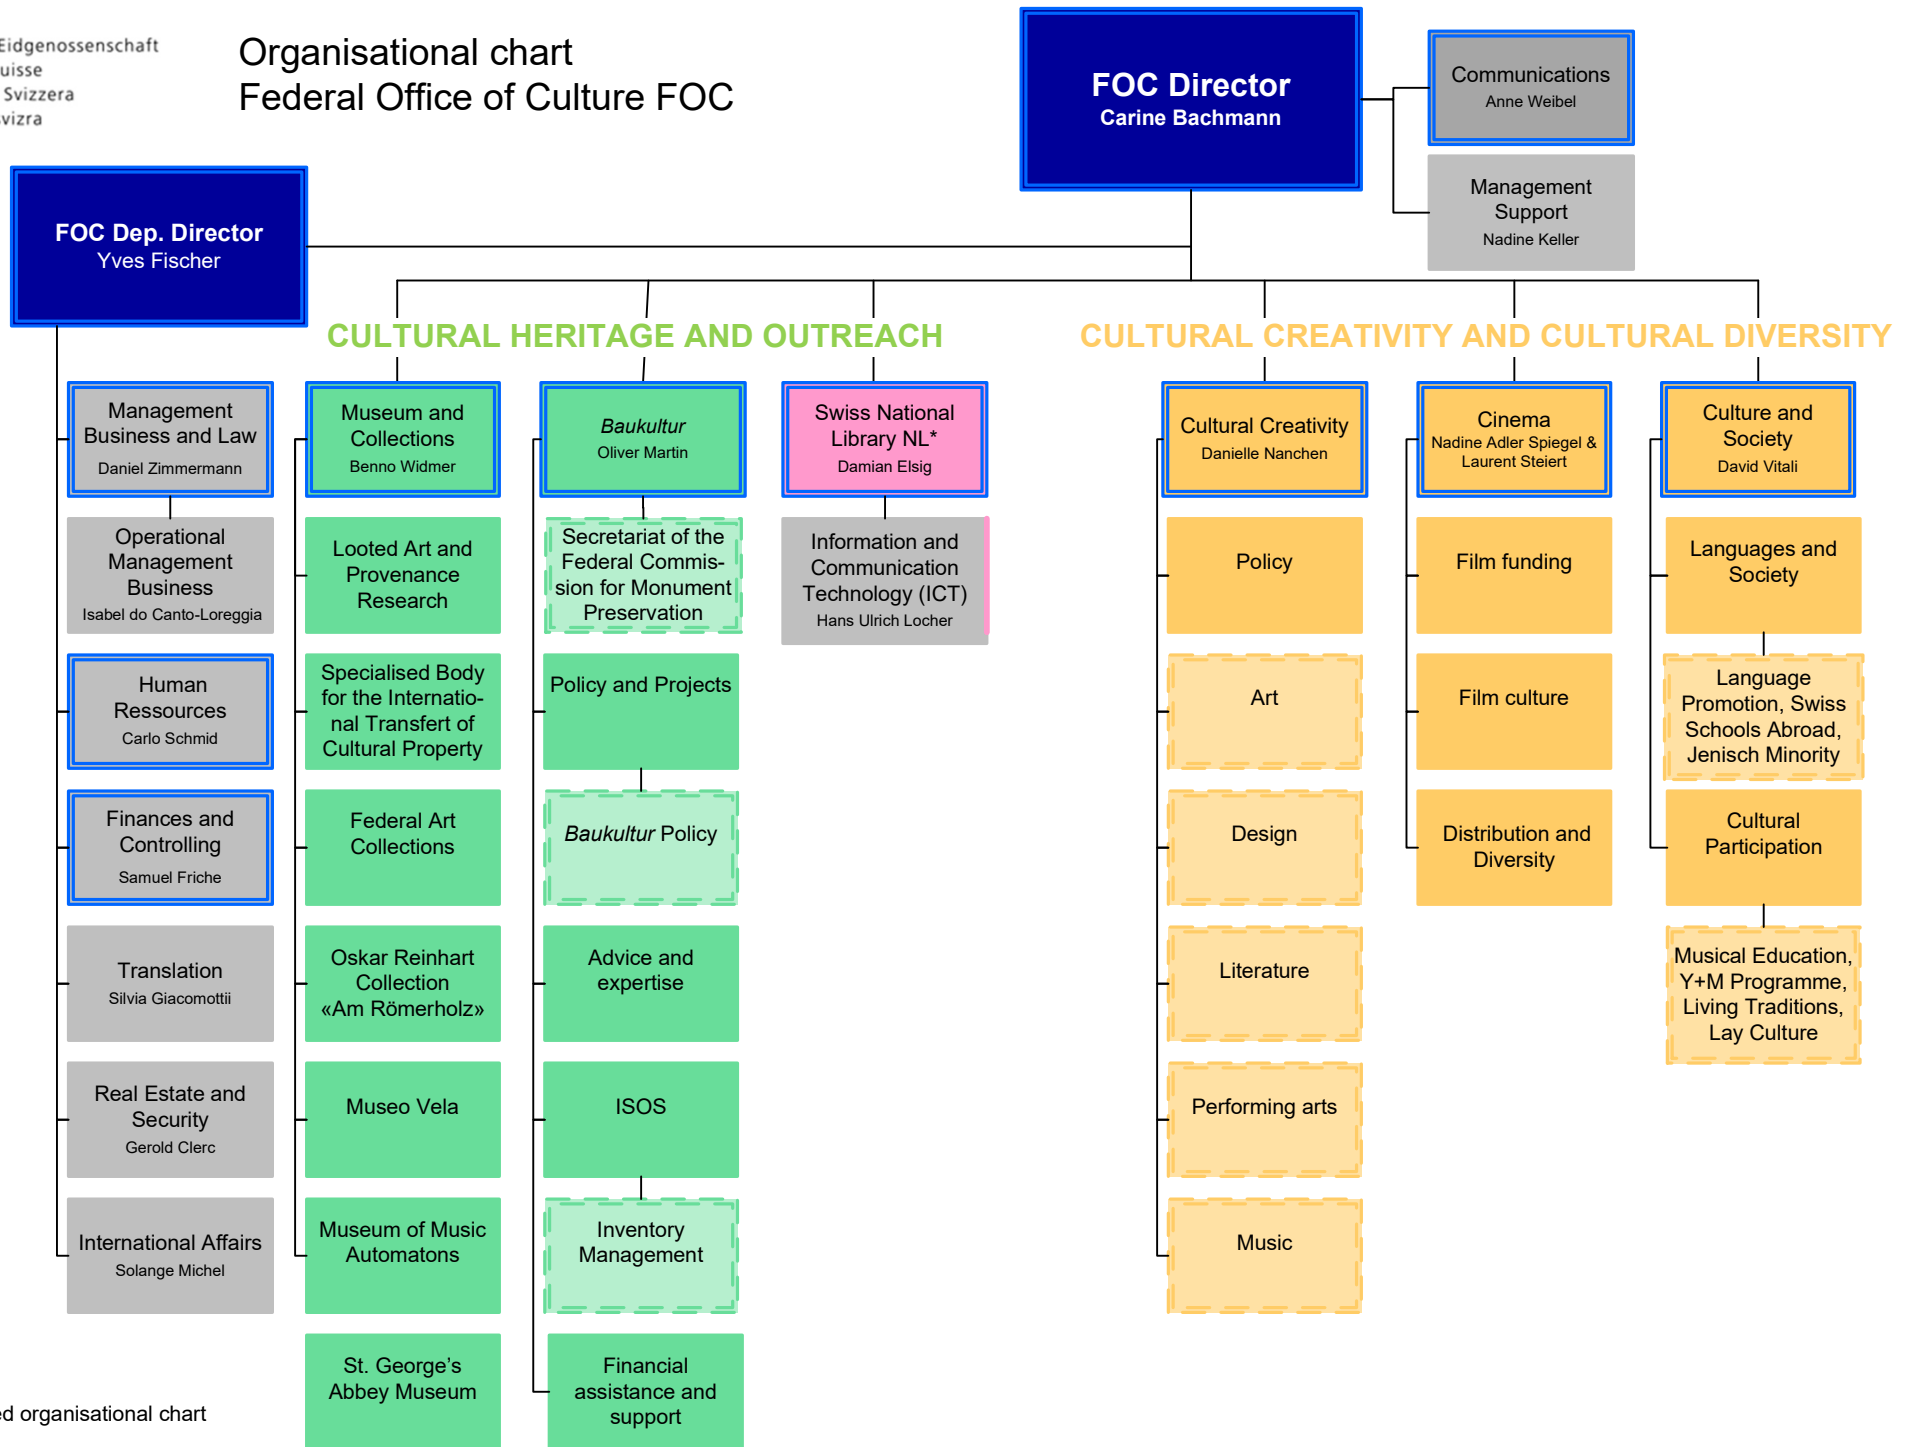

# Organisational chart Federal Office of Culture FOC

## LEGEND

Member EB

Topic areas

\* According to detailed organisational chart

Working for NL and FOC employee